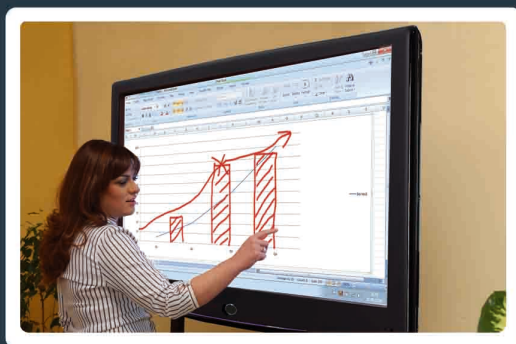

Panel	AU Full HD WUXGA LVDS interface
Aspect Ratio	16:10
Resolution (maximum)	1920 x 1080
Max Brightness	1600cc/m² (typical)
Dot pitch (mm)	0.7440H mm x 0.7440W mm x RGB
Display Color	1073.7M (8-bit+FRG)
(H/V) View Angel	178 Degree
Input Signal	15 Pin D - Sub, AV, S terminals, component video, HDMI, USB,
V/H Frequency	50-75 Hz / 31-64 KHz
Reponse Time tr/tf	8 ms
Display Area	1428.48 (H) x 803.52 (V) mm
Max Contrast ratio	1500:1 (typical)
Compatible digital signal	480p, 525i, 525p, 720p, 1080i, 1080p
Weight (kg)	Net : 43 kg ; Gross : 55 kg
Audio Output	Separation of high and low 4 speakers 15 W Surround Sound * 2
Dimensions (mm)	L 1553 * D55 (with rear projection plus 80) * H960 (with Stands plus 90) mm
Max Power Consumption	INPUT 100 ~ 240 V AC 50/60HZ 6 A (Temperature) -20 / -50 (Humidity) 5% / 95%
Operation Environment	(Standby) 5W, (Working) 300 - 360W
Power Consumption	600mm x 200mm
VESA Mounting Configuration	4mm Tempered
Glass Finish	Infrared rays
Detection Form	4096 x 4096
Resolution (Non-physical)	USB 2.0
Interface Type	not affected by sunlight
Working Environment	45-70Hz
Scan Periods	Operating -30 to 80C (temperature slope less that 25C/Hr)
Temperature Range	Storage -30 to 85C (temperature slope less that 25C/Hr)
Humidity	Operating 0-85%, non condensing
	Storage 0-95%, non condensing
ESD Capacity	Contact voltage discharge is 4KV
	Air discharge is 8KV
Speed	First point 25ms consecutive points 8ms
Connector Type	USB 2.0
IR Touch Power Supply	From USB
USB Cable Length	450mm – 500mm
Package Includes	1 x LCD
	1 x Power Cable
	1 x VGA Cable
	1 x Remote Control
	2 x AAA Batteries
	1 x Table Top Stand
	1 x USB Cable
	1 x Wizteach CD (1 user)
	Quick Start Guide
	1 x Stylus
Warranty	2 Years RTB

Part Numbers

0609465686363	42" Interactive LCD
0609465686370	55" Interactive LCD
0609465686387	65" Interactive LCD
609465686356	TouchIT LCD Stand (Manual)